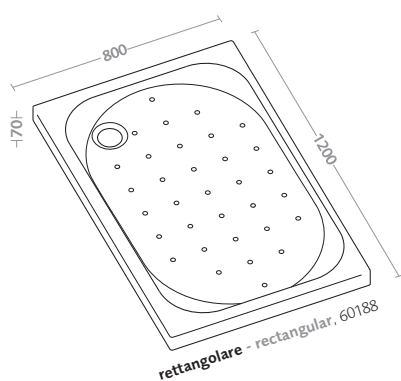

asymmetrical shower tray seventy right
(60193)

piatti doccia/seventy shower trays/seventy

piatto doccia angolare seventy
(60185)

quadrant shower tray seventy
(60185)

piatti doccia/seventy shower trays/seventy

**piatto doccia rettangolare seventy
(60188)**

**rectangular shower tray seventy
(60188)**

piatti doccia/extrapiatti shower trays/extraflat

piatto doccia extrapiatto nilo 80 (60180)

extra flat shower tray nilo 80 (60180)