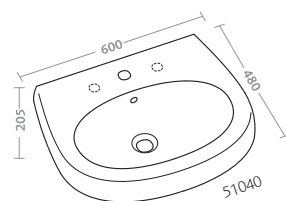

specchio 90x45 in bianco lucido (41836-083)
lavabo 65 (51030)

white high gloss mirror 90x45 (41836-082)
washbasin 65 (51030)