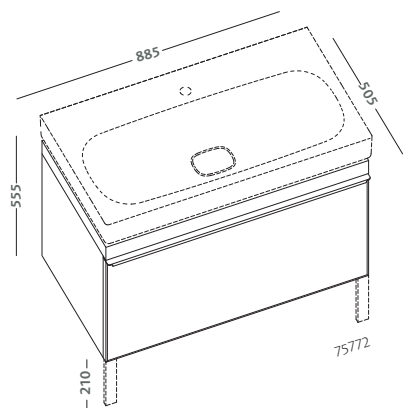

specchi 90x60 in rovere sabbia con cornice e illuminazione a led (75802-094)
lavabi 60 (75060)
mobili sospesi 60 in rovere sabbia e anta in vetro di colore grigio tortora (75769-094)
pagine precedenti:
specchio 120x60 in rovere sabbia con cornice e illuminazione a led (75803-094)
lavabo 120 (75120)
mobile sospeso 120 in rovere sabbia e anta in vetro di colore grigio tortora (75774-094)
vaso sospeso (75316)
bidet sospeso (75256)

sand oak mirrors 90x60 with frame and led illuminated (75802-094)
washbasins 60 (75060)
sand oak wall hung cabinet 60 and glass taupe door (75769-094)
previous pages:
sand oak mirror 120x60 with frame and led illuminated (75803-094)
washbasin 120 (75120)
sand oak wall hung cabinet 120 and glass taupe door (75774-094)
wall hung water closet (75316)
wall hung bidet (75256)