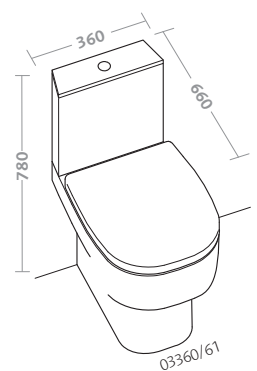

vaso completo di sedile (03340)
bidet (03250)

pagine precedenti
lavabo asimmetrico 80 destro (03010)
lavabo asimmetrico 80 sinistro (03011)

water closet with seat (03340)
bidet (03250)

previous pages
asymmetrical washbasin 80 right (03010)
asymmetrical washbasin 80 left (03011)