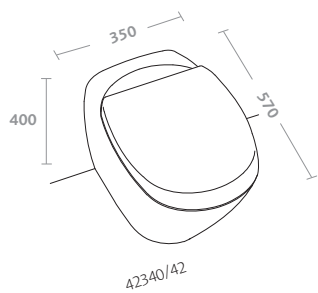

vaso completo di sedile (42340)
bidet (42251)

water closet with seat (42340)
bidet (42251)