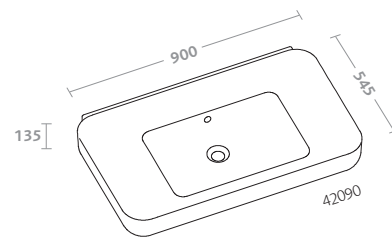

specchio 80x80 bianco lucido (41837-083)
composizione 4203:
lavabo 90 con
struttura in ottone cromato

gloss white mirror 80x80 (41837-083)
composition 4203:
washbasin 90 with
chromed plated brass structure