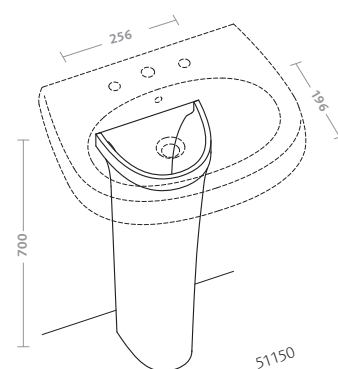

specchio 90x45 in bianco lucido (41836-083)
lavabo 65 (51030)

white high gloss mirror 90x45 (41836-082)
washbasin 65 (51030)