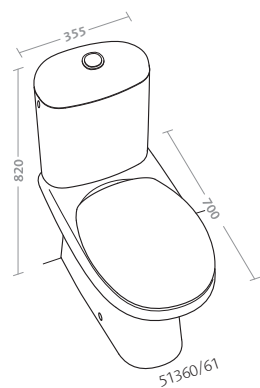

vaso completo di sedile (51330)
bidet (51251)

water closet with seat (51330)
bidet (51251)