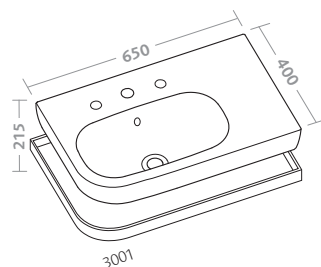

lavabo 65 (03030)
colonna (41150)
pagina precedente
lavabo asimmetrico 80 destro (03010)

washbasin 65 (03030)
pedestal (41150)
previous page
asymmetrical washbasin 80 right (03010)