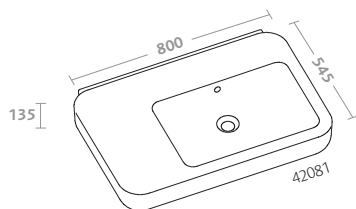

specchio 80x80 bianco lucido (41837-083)
composizione 4203:
lavabo 90 con
struttura in ottone cromato

gloss white mirror 80x80 (41837-083)
composition 4203:
washbasin 90 with
chromed plated brass structure