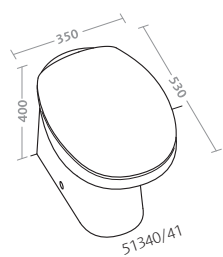

vaso completo di sedile (51330)
bidet (51251)

water closet with seat (51330)
bidet (51251)