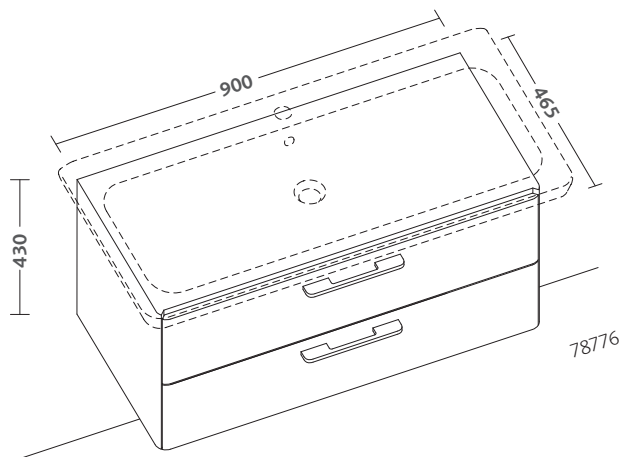

specchio 90x65 (78788)
mobile sospeso 90 bianco lucido (78775-083)
lavabo 100 (78100)

pagine successive:
specchi 70x65 (78787)
mobili sospesi 70 grigio fango lucido (78774-096)
lavabi 80 (78080)
contenitore sospeso verticale grigio fango lucido (78780-096)
vaso completo di sedile (78361)
bidet (78251)

mirror 90x65 (78788)
white high gloss hung cabinet 90 (78775-083)
washbasin 100 (78100)

following pages:
mirrors 70x65 (78787)
mud grey high gloss wall hung cabinets 70 (78774-096)
washbasins 80 (78080)
mud grey high gloss wall hung vertical cabinet (78780-096)
water closet with seat (78361)
bidet (78251)