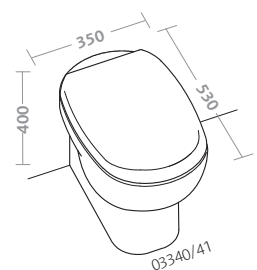

vaso completo di sedile (03340)
bidet (03250)

pagine precedenti
lavabo asimmetrico 80 destro (03010)
lavabo asimmetrico 80 sinistro (03011)

water closet with seat (03340)
bidet (03250)

previous pages
asymmetrical washbasin 80 right (03010)
asymmetrical washbasin 80 left (03011)