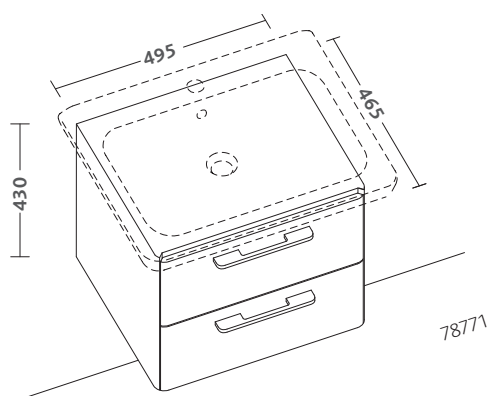

specchio 90x65 (78788)
mobile sospeso 90 bianco lucido (78775-083)
lavabo 100 (78100)

pagine successive:
specchi 70x65 (78787)
mobili sospesi 70 grigio fango lucido (78774-096)
lavabi 80 (78080)
contenitore sospeso verticale grigio fango lucido (78780-096)
vaso completo di sedile (78361)
bidet (78251)

mirror 90x65 (78788)
white high gloss hung cabinet 90 (78775-083)
washbasin 100 (78100)

following pages:
mirrors 70x65 (78787)
mud grey high gloss wall hung cabinets 70 (78774-096)
washbasins 80 (78080)
mud grey high gloss wall hung vertical cabinet (78780-096)
water closet with seat (78361)
bidet (78251)