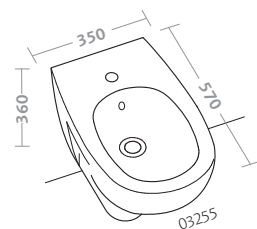

vaso completo di sedile (03340)
bidet (03250)

pagine precedenti
lavabo asimmetrico 80 destro (03010)
lavabo asimmetrico 80 sinistro (03011)

water closet with seat (03340)
bidet (03250)

previous pages
asymmetrical washbasin 80 right (03010)
asymmetrical washbasin 80 left (03011)