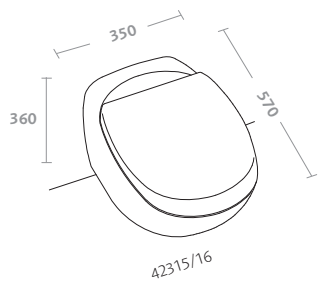

vaso completo di sedile (42340)
bidet (42251)

water closet with seat (42340)
bidet (42251)