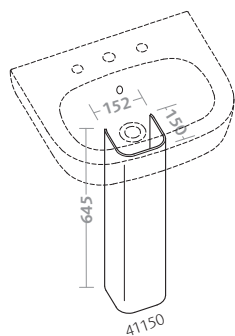

lavabo 65 (03030)
colonna (41150)
pagina precedente
lavabo asimmetrico 80 destro (03010)

washbasin 65 (03030)
pedestal (41150)
previous page
asymmetrical washbasin 80 right (03010)