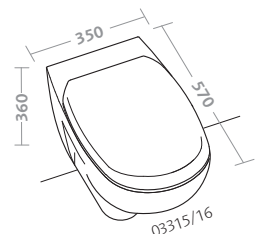

vaso completo di sedile (03340)
bidet (03250)

pagine precedenti
lavabo asimmetrico 80 destro (03010)
lavabo asimmetrico 80 sinistro (03011)

water closet with seat (03340)
bidet (03250)

previous pages
asymmetrical washbasin 80 right (03010)
asymmetrical washbasin 80 left (03011)