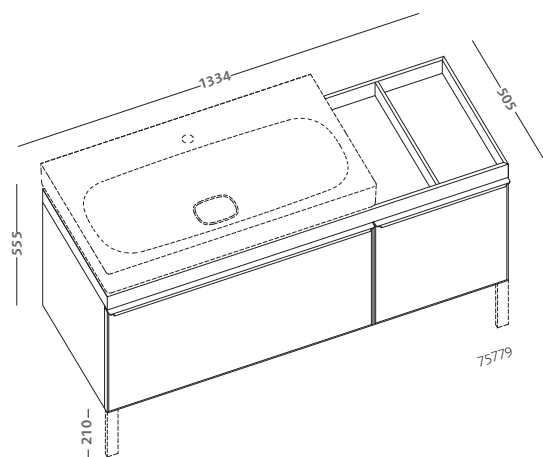

specchi 90x60 in rovere sabbia con cornice e illuminazione a led (75802-094)
lavabi 60 (75060)
mobili sospesi 60 in rovere sabbia e anta in vetro di colore grigio tortora (75769-094)
pagine precedenti:
specchio 120x60 in rovere sabbia con cornice e illuminazione a led (75803-094)
lavabo 120 (75120)
mobile sospeso 120 in rovere sabbia e anta in vetro di colore grigio tortora (75774-094)
vaso sospeso (75316)
bidet sospeso (75256)

sand oak mirrors 90x60 with frame and led illuminated (75802-094)
washbasins 60 (75060)
sand oak wall hung cabinet 60 and glass taupe door (75769-094)
previous pages:
sand oak mirror 120x60 with frame and led illuminated (75803-094)
washbasin 120 (75120)
sand oak wall hung cabinet 120 and glass taupe door (75774-094)
wall hung water closet (75316)
wall hung bidet (75256)