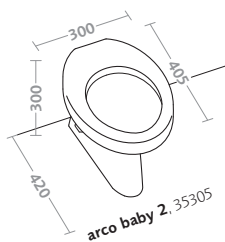

institutional washbasin elleboro 120 (60842)

apparecchi speciali/orinatoi e sanitari special items/sanitaryware

vasi baby sospeso (35310)

wall hung water closets baby (35310)

programma disabili disabled program