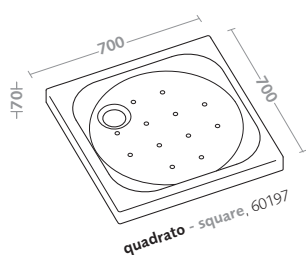

asymmetrical shower tray seventy right
(60193)

piatti doccia/seventy shower trays/seventy

piatto doccia angolare seventy
(60185)

quadrant shower tray seventy
(60185)

piatti doccia/seventy shower trays/seventy