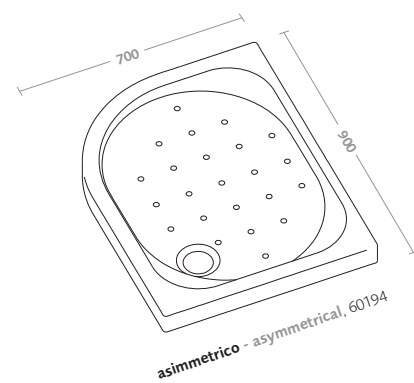

piatti doccia/seventy shower trays/seventy

piatto doccia asimmetrico seventy destro
(60193)

asymmetrical shower tray seventy right
(60193)