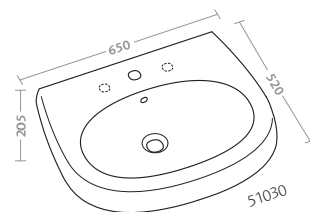

specchio 90x45 in bianco lucido (41836-083)
lavabo 65 (51030)

white high gloss mirror 90x45 (41836-082)
washbasin 65 (51030)