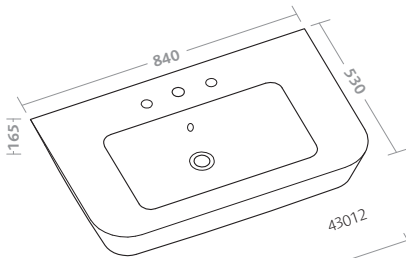

lavabo 70 (43022)
pagina precedente
lavabo 70 (43022)

washbasin 70 (43022)
previous page
washbasin 70 (43022)