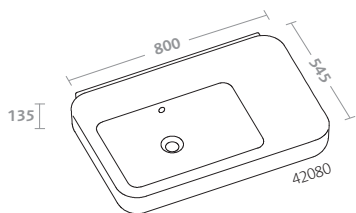

specchio 80x80 bianco lucido (41837-083)
composizione 4203:
lavabo 90 con
struttura in ottone cromato

gloss white mirror 80x80 (41837-083)
composition 4203:
washbasin 90 with
chromed plated brass structure