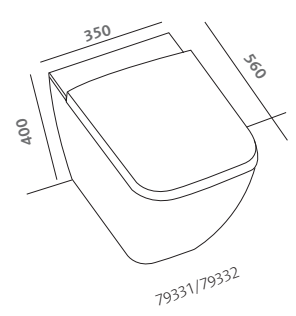

mirror 90x75 (79807)
asymmetrical washbasin 50 right (79051)
natural oak wall hung cabinet 90
(79774-071)
natural oak wall hung cabinet 45
(79801-071)

vaso sospeso (79315)
bidet sospeso (79255)

wall hung water closet (75315)
wall hung bidet (79255)