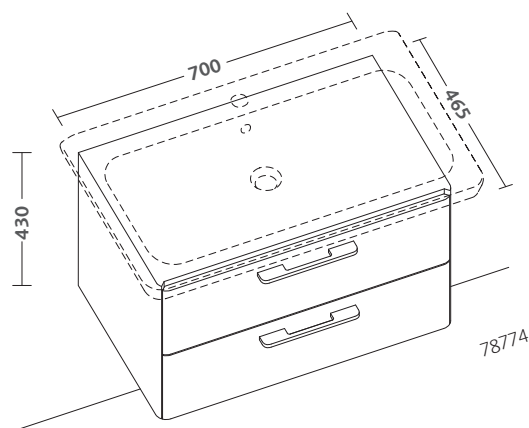

specchio 90x65 (78788)
mobile sospeso 90 bianco lucido (78775-083)
lavabo 100 (78100)

pagine successive:
specchi 70x65 (78787)
mobili sospesi 70 grigio fango lucido (78774-096)
lavabi 80 (78080)
contenitore sospeso verticale grigio fango lucido (78780-096)
vaso completo di sedile (78361)
bidet (78251)

mirror 90x65 (78788)
white high gloss hung cabinet 90 (78775-083)
washbasin 100 (78100)

following pages:
mirrors 70x65 (78787)
mud grey high gloss wall hung cabinets 70 (78774-096)
washbasins 80 (78080)
mud grey high gloss wall hung vertical cabinet (78780-096)
water closet with seat (78361)
bidet (78251)