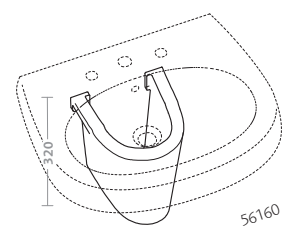

specchio 90x45 in bianco lucido (41836-083)
lavabo 65 (51030)

white high gloss mirror 90x45 (41836-082)
washbasin 65 (51030)