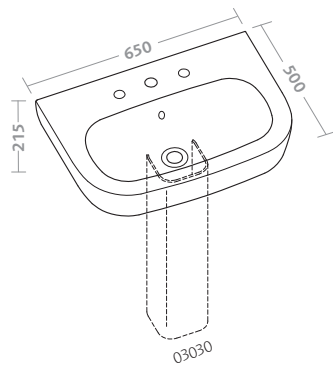

lavabo 65 (03030)
colonna (41150)
pagina precedente
lavabo asimmetrico 80 destro (03010)

washbasin 65 (03030)
pedestal (41150)
previous page
asymmetrical washbasin 80 right (03010)