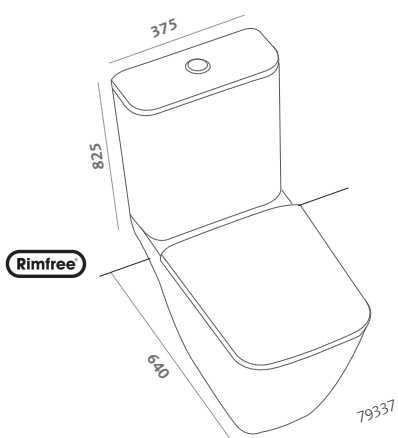

mirror 90x75 (79807)
asymmetrical washbasin 50 right (79051)
natural oak wall hung cabinet 90
(79774-071)
natural oak wall hung cabinet 45
(79801-071)

vaso sospeso (79315)
bidet sospeso (79255)

wall hung water closet (75315)
wall hung bidet (79255)