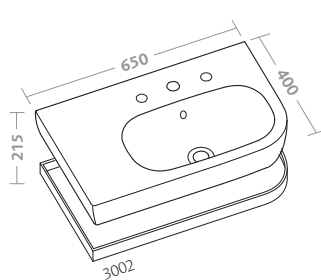

lavabo 65 (03030)
colonna (41150)
pagina precedente
lavabo asimmetrico 80 destro (03010)

washbasin 65 (03030)
pedestal (41150)
previous page
asymmetrical washbasin 80 right (03010)