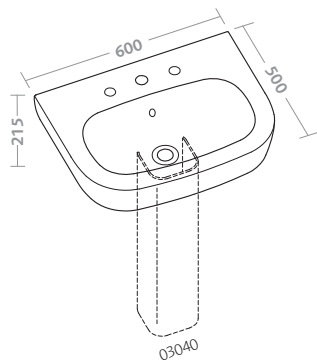

lavabo 65 (03030)
colonna (41150)
pagina precedente
lavabo asimmetrico 80 destro (03010)

washbasin 65 (03030)
pedestal (41150)
previous page
asymmetrical washbasin 80 right (03010)