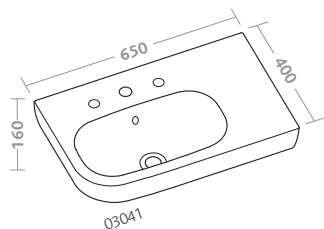

lavabo 65 (03030)
colonna (41150)
pagina precedente
lavabo asimmetrico 80 destro (03010)

washbasin 65 (03030)
pedestal (41150)
previous page
asymmetrical washbasin 80 right (03010)