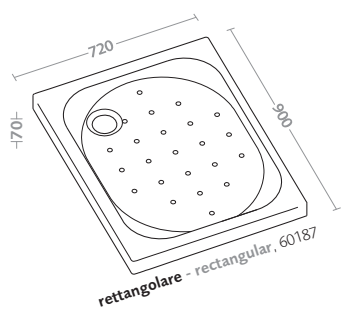

asymmetrical shower tray seventy right
(60193)

piatti doccia/seventy shower trays/seventy

piatto doccia angolare seventy
(60185)

quadrant shower tray seventy
(60185)

piatti doccia/seventy shower trays/seventy

**piatto doccia rettangolare seventy
(60188)**

**rectangular shower tray seventy
(60188)**

piatti doccia/extrapiatti shower trays/extraflat

piatto doccia extrapiatto nilo 80 (60180)

extra flat shower tray nilo 80 (60180)