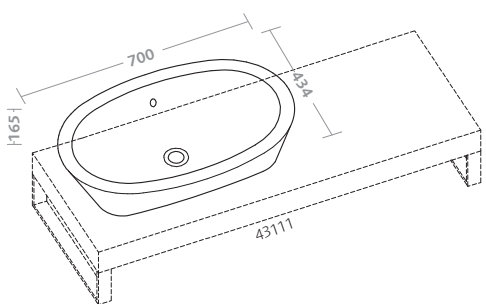

lavabo 70 (43022)
pagina precedente
lavabo 70 (43022)

washbasin 70 (43022)
previous page
washbasin 70 (43022)