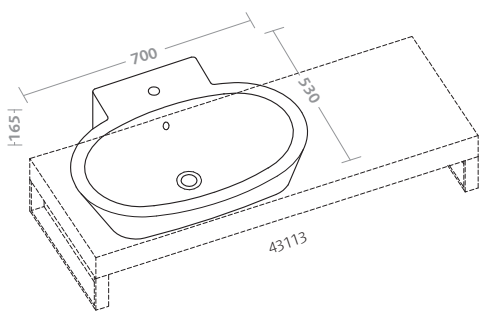

lavabo 70 (43022)
pagina precedente
lavabo 70 (43022)

washbasin 70 (43022)
previous page
washbasin 70 (43022)