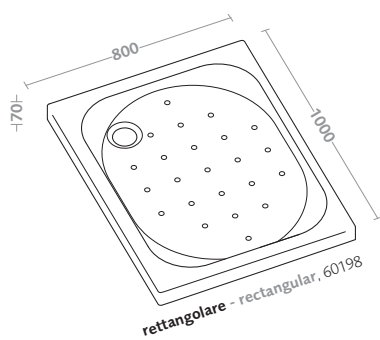

asymmetrical shower tray seventy right
(60193)

piatti doccia/seventy shower trays/seventy

piatto doccia angolare seventy
(60185)

quadrant shower tray seventy
(60185)

piatti doccia/seventy shower trays/seventy

**piatto doccia rettangolare seventy
(60188)**

**rectangular shower tray seventy
(60188)**

piatti doccia/extrapiatti shower trays/extraflat

piatto doccia extrapiatto nilo 80 (60180)

extra flat shower tray nilo 80 (60180)