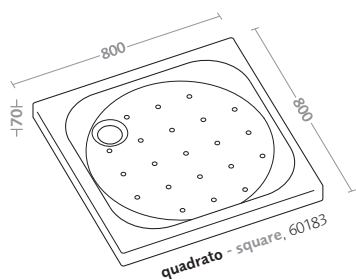

asymmetrical shower tray seventy right
(60193)

piatti doccia/seventy shower trays/seventy

piatto doccia angolare seventy
(60185)

quadrant shower tray seventy
(60185)

piatti doccia/seventy shower trays/seventy