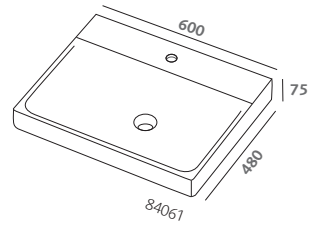

lavabo 60 (84061)
mobile sospeso 60 rovere grigio
texturizzato (84771-098)
contenitore sospeso 45 rovere
grigio texturizzato completo di
due cassetti (84802-098)
top in vetro trasparente
temperato 45 (84810)

washbasin 60 (84061)
texture grey oak wall hung
cabinet 60 (84771-098)
texture grey oak wall hung
cabinet 45 complete with two
drawers (84802-098)
transparent tempered glass
top 45 (84810)