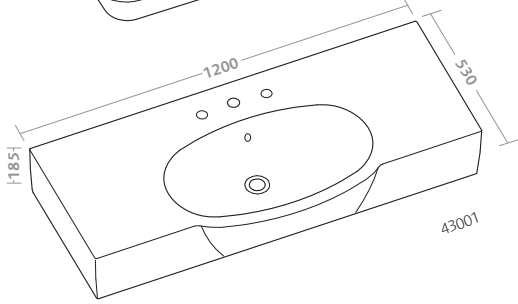

lavabo 70 (43022)
pagina precedente
lavabo 70 (43022)

washbasin 70 (43022)
previous page
washbasin 70 (43022)