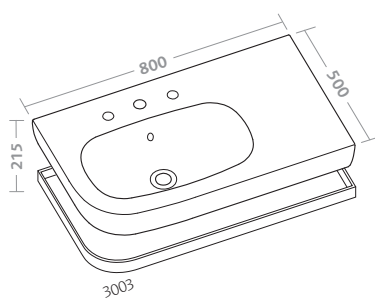

lavabo 65 (03030)
colonna (41150)
pagina precedente
lavabo asimmetrico 80 destro (03010)

washbasin 65 (03030)
pedestal (41150)
previous page
asymmetrical washbasin 80 right (03010)