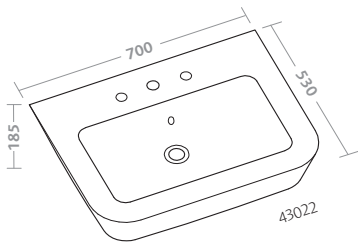

lavabo 70 (43022)
pagina precedente
lavabo 70 (43022)

washbasin 70 (43022)
previous page
washbasin 70 (43022)