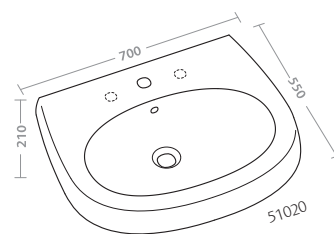

specchio 90x45 in bianco lucido (41836-083)
lavabo 65 (51030)

white high gloss mirror 90x45 (41836-082)
washbasin 65 (51030)