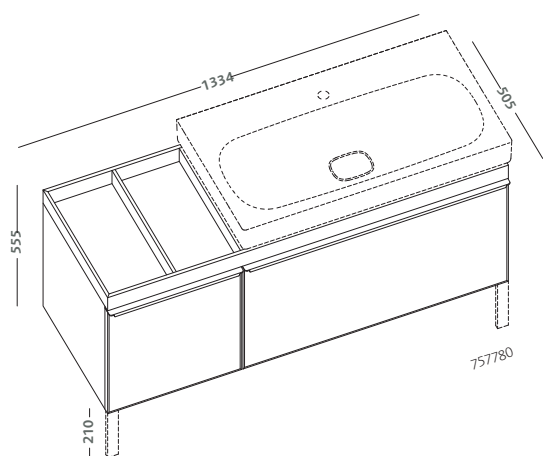

specchi 90x60 in rovere sabbia con cornice e illuminazione a led (75802-094)
lavabi 60 (75060)
mobili sospesi 60 in rovere sabbia e anta in vetro di colore grigio tortora (75769-094)
pagine precedenti:
specchio 120x60 in rovere sabbia con cornice e illuminazione a led (75803-094)
lavabo 120 (75120)
mobile sospeso 120 in rovere sabbia e anta in vetro di colore grigio tortora (75774-094)
vaso sospeso (75316)
bidet sospeso (75256)

sand oak mirrors 90x60 with frame and led illuminated (75802-094)
washbasins 60 (75060)
sand oak wall hung cabinet 60 and glass taupe door (75769-094)
previous pages:
sand oak mirror 120x60 with frame and led illuminated (75803-094)
washbasin 120 (75120)
sand oak wall hung cabinet 120 and glass taupe door (75774-094)
wall hung water closet (75316)
wall hung bidet (75256)