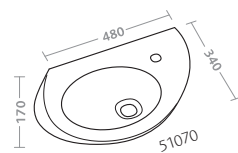

specchio 90x45 in bianco lucido (41836-083)
lavabo 65 (51030)

white high gloss mirror 90x45 (41836-082)
washbasin 65 (51030)