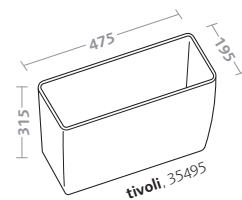

apparecchi speciali/orinatoi e sanitari special items/sanitaryware

vasi baby sospeso (35310)

wall hung water closets baby (35310)