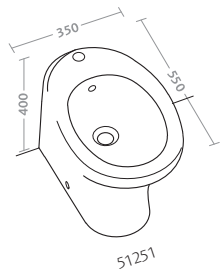

composition 5103: rectangular washbasin 80 with chrome-plated brass structure

vaso completo di sedile (51330)
bidet (51251)

water closet with seat (51330)
bidet (51251)

Quinta

design **Antonio Citterio** con **Sergio Brioschi**