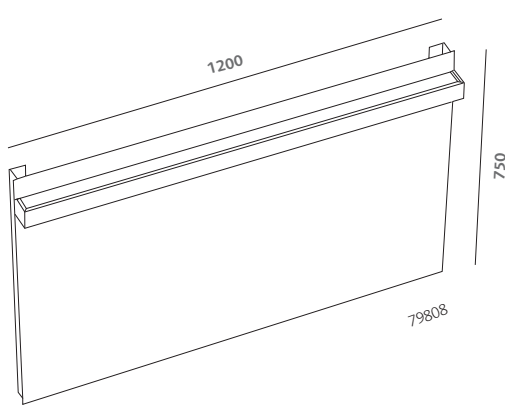

mirror 90x75 (79807)
asymmetrical washbasin 50 right (79051)
natural oak wall hung cabinet 90
(79774-071)
natural oak wall hung cabinet 45
(79801-071)

vaso sospeso (79315)
bidet sospeso (79255)

wall hung water closet (75315)
wall hung bidet (79255)