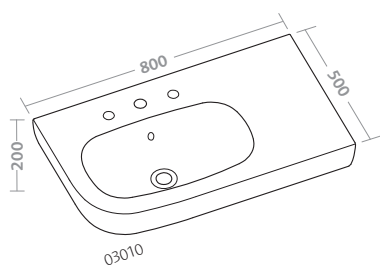

lavabo 65 (03030)
colonna (41150)
pagina precedente
lavabo asimmetrico 80 destro (03010)

washbasin 65 (03030)
pedestal (41150)
previous page
asymmetrical washbasin 80 right (03010)