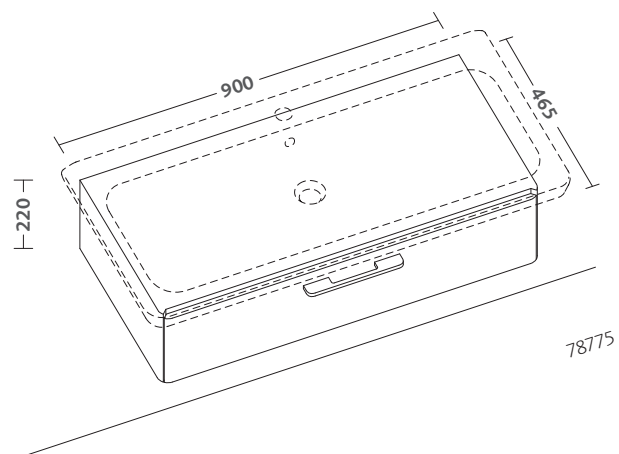

specchio 90x65 (78788)
mobile sospeso 90 bianco lucido (78775-083)
lavabo 100 (78100)

pagine successive:
specchi 70x65 (78787)
mobili sospesi 70 grigio fango lucido (78774-096)
lavabi 80 (78080)
contenitore sospeso verticale grigio fango lucido (78780-096)
vaso completo di sedile (78361)
bidet (78251)

mirror 90x65 (78788)
white high gloss hung cabinet 90 (78775-083)
washbasin 100 (78100)

following pages:
mirrors 70x65 (78787)
mud grey high gloss wall hung cabinets 70 (78774-096)
washbasins 80 (78080)
mud grey high gloss wall hung vertical cabinet (78780-096)
water closet with seat (78361)
bidet (78251)