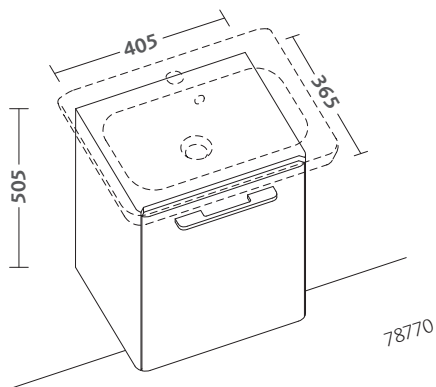

specchio 90x65 (78788)
mobile sospeso 90 bianco lucido (78775-083)
lavabo 100 (78100)

pagine successive:
specchi 70x65 (78787)
mobili sospesi 70 grigio fango lucido (78774-096)
lavabi 80 (78080)
contenitore sospeso verticale grigio fango lucido (78780-096)
vaso completo di sedile (78361)
bidet (78251)

mirror 90x65 (78788)
white high gloss hung cabinet 90 (78775-083)
washbasin 100 (78100)

following pages:
mirrors 70x65 (78787)
mud grey high gloss wall hung cabinets 70 (78774-096)
washbasins 80 (78080)
mud grey high gloss wall hung vertical cabinet (78780-096)
water closet with seat (78361)
bidet (78251)