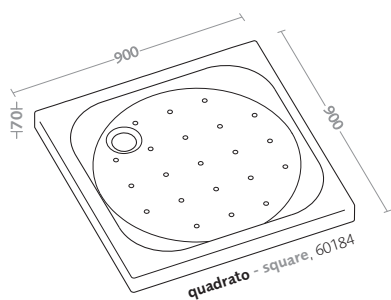

asymmetrical shower tray seventy right
(60193)

piatti doccia/seventy shower trays/seventy

piatto doccia angolare seventy
(60185)

quadrant shower tray seventy
(60185)

piatti doccia/seventy shower trays/seventy