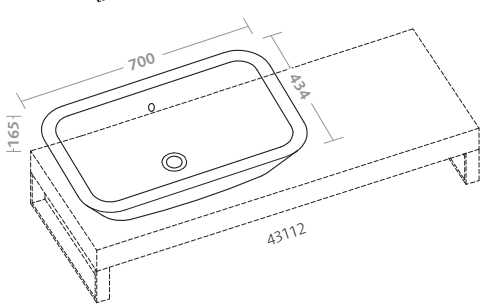

lavabo 70 (43022)
pagina precedente
lavabo 70 (43022)

washbasin 70 (43022)
previous page
washbasin 70 (43022)