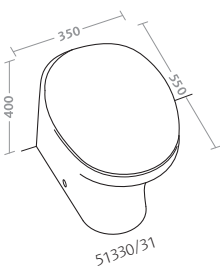

vaso completo di sedile (51330)
bidet (51251)

water closet with seat (51330)
bidet (51251)