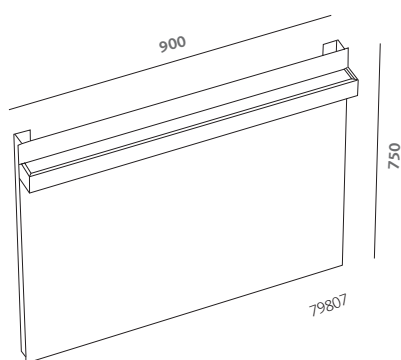

mirror 90x75 (79807)
asymmetrical washbasin 50 right (79051)
natural oak wall hung cabinet 90
(79774-071)
natural oak wall hung cabinet 45
(79801-071)

vaso sospeso (79315)
bidet sospeso (79255)

wall hung water closet (75315)
wall hung bidet (79255)