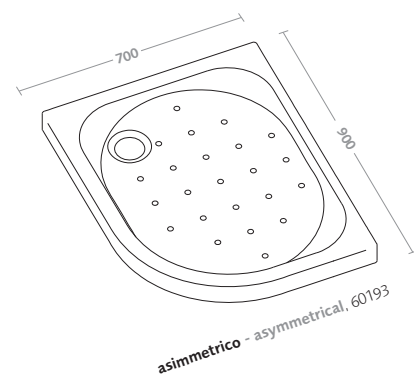

piatti doccia/seventy shower trays/seventy

piatto doccia asimmetrico seventy destro
(60193)

asymmetrical shower tray seventy right
(60193)