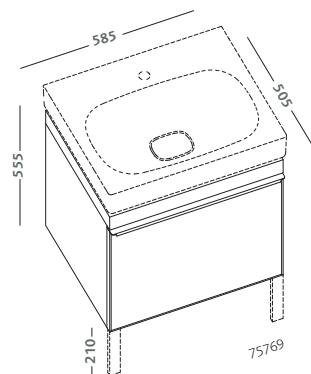

specchi 90x60 in rovere sabbia con cornice e illuminazione a led (75802-094)
lavabi 60 (75060)
mobili sospesi 60 in rovere sabbia e anta in vetro di colore grigio tortora (75769-094)
pagine precedenti:
specchio 120x60 in rovere sabbia con cornice e illuminazione a led (75803-094)
lavabo 120 (75120)
mobile sospeso 120 in rovere sabbia e anta in vetro di colore grigio tortora (75774-094)
vaso sospeso (75316)
bidet sospeso (75256)

sand oak mirrors 90x60 with frame and led illuminated (75802-094)
washbasins 60 (75060)
sand oak wall hung cabinet 60 and glass taupe door (75769-094)
previous pages:
sand oak mirror 120x60 with frame and led illuminated (75803-094)
washbasin 120 (75120)
sand oak wall hung cabinet 120 and glass taupe door (75774-094)
wall hung water closet (75316)
wall hung bidet (75256)