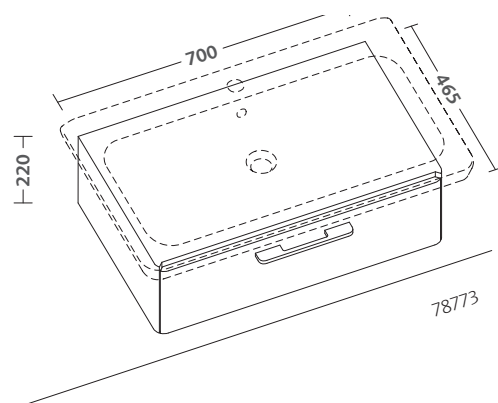

specchio 90x65 (78788)
mobile sospeso 90 bianco lucido (78775-083)
lavabo 100 (78100)

pagine successive:
specchi 70x65 (78787)
mobili sospesi 70 grigio fango lucido (78774-096)
lavabi 80 (78080)
contenitore sospeso verticale grigio fango lucido (78780-096)
vaso completo di sedile (78361)
bidet (78251)

mirror 90x65 (78788)
white high gloss hung cabinet 90 (78775-083)
washbasin 100 (78100)

following pages:
mirrors 70x65 (78787)
mud grey high gloss wall hung cabinets 70 (78774-096)
washbasins 80 (78080)
mud grey high gloss wall hung vertical cabinet (78780-096)
water closet with seat (78361)
bidet (78251)