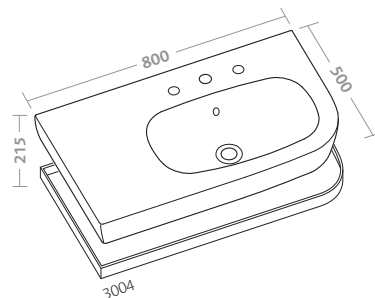

lavabo 65 (03030)
colonna (41150)
pagina precedente
lavabo asimmetrico 80 destro (03010)

washbasin 65 (03030)
pedestal (41150)
previous page
asymmetrical washbasin 80 right (03010)