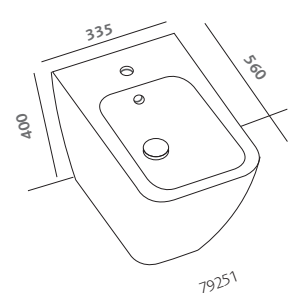

mirror 90x75 (79807)
asymmetrical washbasin 50 right (79051)
natural oak wall hung cabinet 90
(79774-071)
natural oak wall hung cabinet 45
(79801-071)

vaso sospeso (79315)
bidet sospeso (79255)

wall hung water closet (75315)
wall hung bidet (79255)