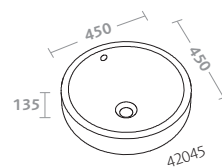

a nimble esthetic profile and practical shapes are originally interpreted under the aegis of exclusive taste.

**specchio 90x45
in bianco lucido
(41836-083)
lavabo 60 (42060)**

gloss white high mirror
90x45 (41836-083)
washbasin 60 (42060)