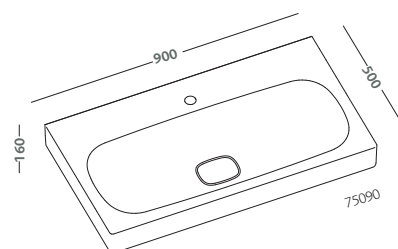

specchi 90x60 in rovere sabbia con cornice e illuminazione a led (75802-094)
lavabi 60 (75060)
mobili sospesi 60 in rovere sabbia e anta in vetro di colore grigio tortora (75769-094)
pagine precedenti:
specchio 120x60 in rovere sabbia con cornice e illuminazione a led (75803-094)
lavabo 120 (75120)
mobile sospeso 120 in rovere sabbia e anta in vetro di colore grigio tortora (75774-094)
vaso sospeso (75316)
bidet sospeso (75256)

sand oak mirrors 90x60 with frame and led illuminated (75802-094)
washbasins 60 (75060)
sand oak wall hung cabinet 60 and glass taupe door (75769-094)
previous pages:
sand oak mirror 120x60 with frame and led illuminated (75803-094)
washbasin 120 (75120)
sand oak wall hung cabinet 120 and glass taupe door (75774-094)
wall hung water closet (75316)
wall hung bidet (75256)