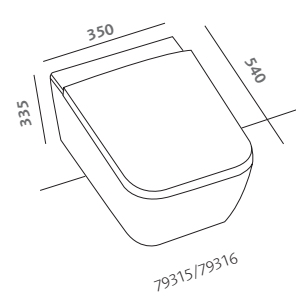

mirror 90x75 (79807)
asymmetrical washbasin 50 right (79051)
natural oak wall hung cabinet 90
(79774-071)
natural oak wall hung cabinet 45
(79801-071)

vaso sospeso (79315)
bidet sospeso (79255)

wall hung water closet (75315)
wall hung bidet (79255)