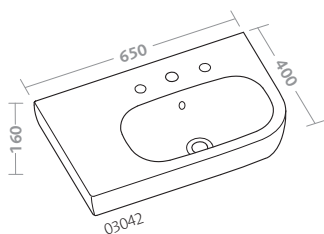

lavabo 65 (03030)
colonna (41150)
pagina precedente
lavabo asimmetrico 80 destro (03010)

washbasin 65 (03030)
pedestal (41150)
previous page
asymmetrical washbasin 80 right (03010)