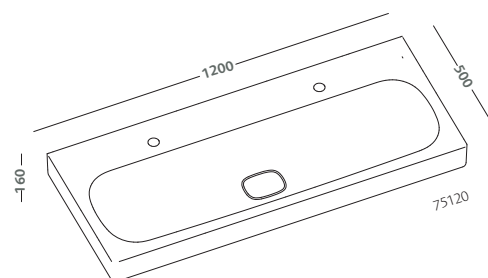

specchi 90x60 in rovere sabbia con cornice e illuminazione a led (75802-094)
lavabi 60 (75060)
mobili sospesi 60 in rovere sabbia e anta in vetro di colore grigio tortora (75769-094)
pagine precedenti:
specchio 120x60 in rovere sabbia con cornice e illuminazione a led (75803-094)
lavabo 120 (75120)
mobile sospeso 120 in rovere sabbia e anta in vetro di colore grigio tortora (75774-094)
vaso sospeso (75316)
bidet sospeso (75256)

sand oak mirrors 90x60 with frame and led illuminated (75802-094)
washbasins 60 (75060)
sand oak wall hung cabinet 60 and glass taupe door (75769-094)
previous pages:
sand oak mirror 120x60 with frame and led illuminated (75803-094)
washbasin 120 (75120)
sand oak wall hung cabinet 120 and glass taupe door (75774-094)
wall hung water closet (75316)
wall hung bidet (75256)