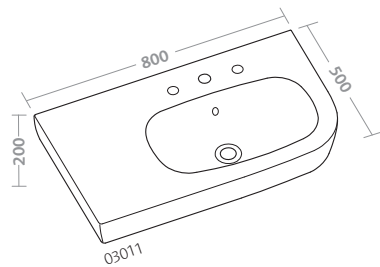

lavabo 65 (03030)
colonna (41150)
pagina precedente
lavabo asimmetrico 80 destro (03010)

washbasin 65 (03030)
pedestal (41150)
previous page
asymmetrical washbasin 80 right (03010)