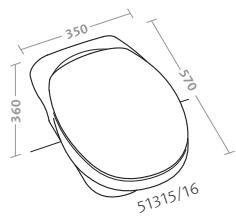

vaso completo di sedile (51330)
bidet (51251)

water closet with seat (51330)
bidet (51251)