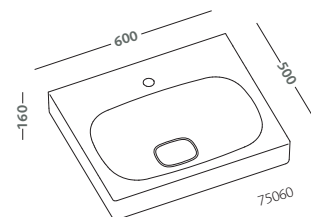

specchi 90x60 in rovere sabbia con cornice e illuminazione a led (75802-094)
lavabi 60 (75060)
mobili sospesi 60 in rovere sabbia e anta in vetro di colore grigio tortora (75769-094)
pagine precedenti:
specchio 120x60 in rovere sabbia con cornice e illuminazione a led (75803-094)
lavabo 120 (75120)
mobile sospeso 120 in rovere sabbia e anta in vetro di colore grigio tortora (75774-094)
vaso sospeso (75316)
bidet sospeso (75256)

sand oak mirrors 90x60 with frame and led illuminated (75802-094)
washbasins 60 (75060)
sand oak wall hung cabinet 60 and glass taupe door (75769-094)
previous pages:
sand oak mirror 120x60 with frame and led illuminated (75803-094)
washbasin 120 (75120)
sand oak wall hung cabinet 120 and glass taupe door (75774-094)
wall hung water closet (75316)
wall hung bidet (75256)