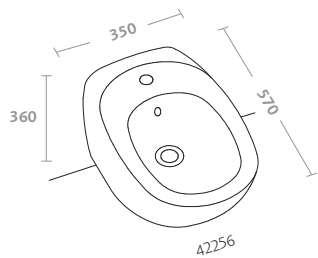

vaso completo di sedile (42340)
bidet (42251)

water closet with seat (42340)
bidet (42251)