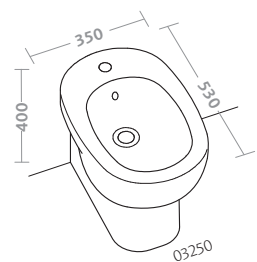

vaso completo di sedile (03340)
bidet (03250)

pagine precedenti
lavabo asimmetrico 80 destro (03010)
lavabo asimmetrico 80 sinistro (03011)

water closet with seat (03340)
bidet (03250)

previous pages
asymmetrical washbasin 80 right (03010)
asymmetrical washbasin 80 left (03011)