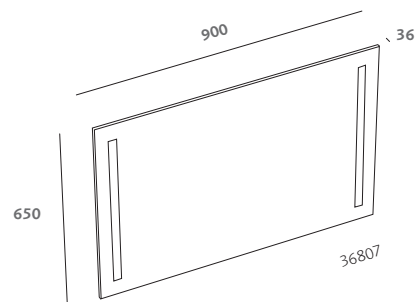

specchi 60x65 (36805)
lavabi 65 (36065)
pagine precedenti:
specchi 60x65 (36805)
lavabi 65 (36065)

mirrors 60x65 (36805)
washbasins 65 (36065)
previous pages:
mirrors 60x65 (36805)
washbasins 65 (36065)