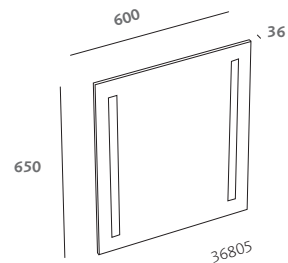

specchi 60x65 (36805)
lavabi 65 (36065)
pagine precedenti:
specchi 60x65 (36805)
lavabi 65 (36065)

mirrors 60x65 (36805)
washbasins 65 (36065)
previous pages:
mirrors 60x65 (36805)
washbasins 65 (36065)