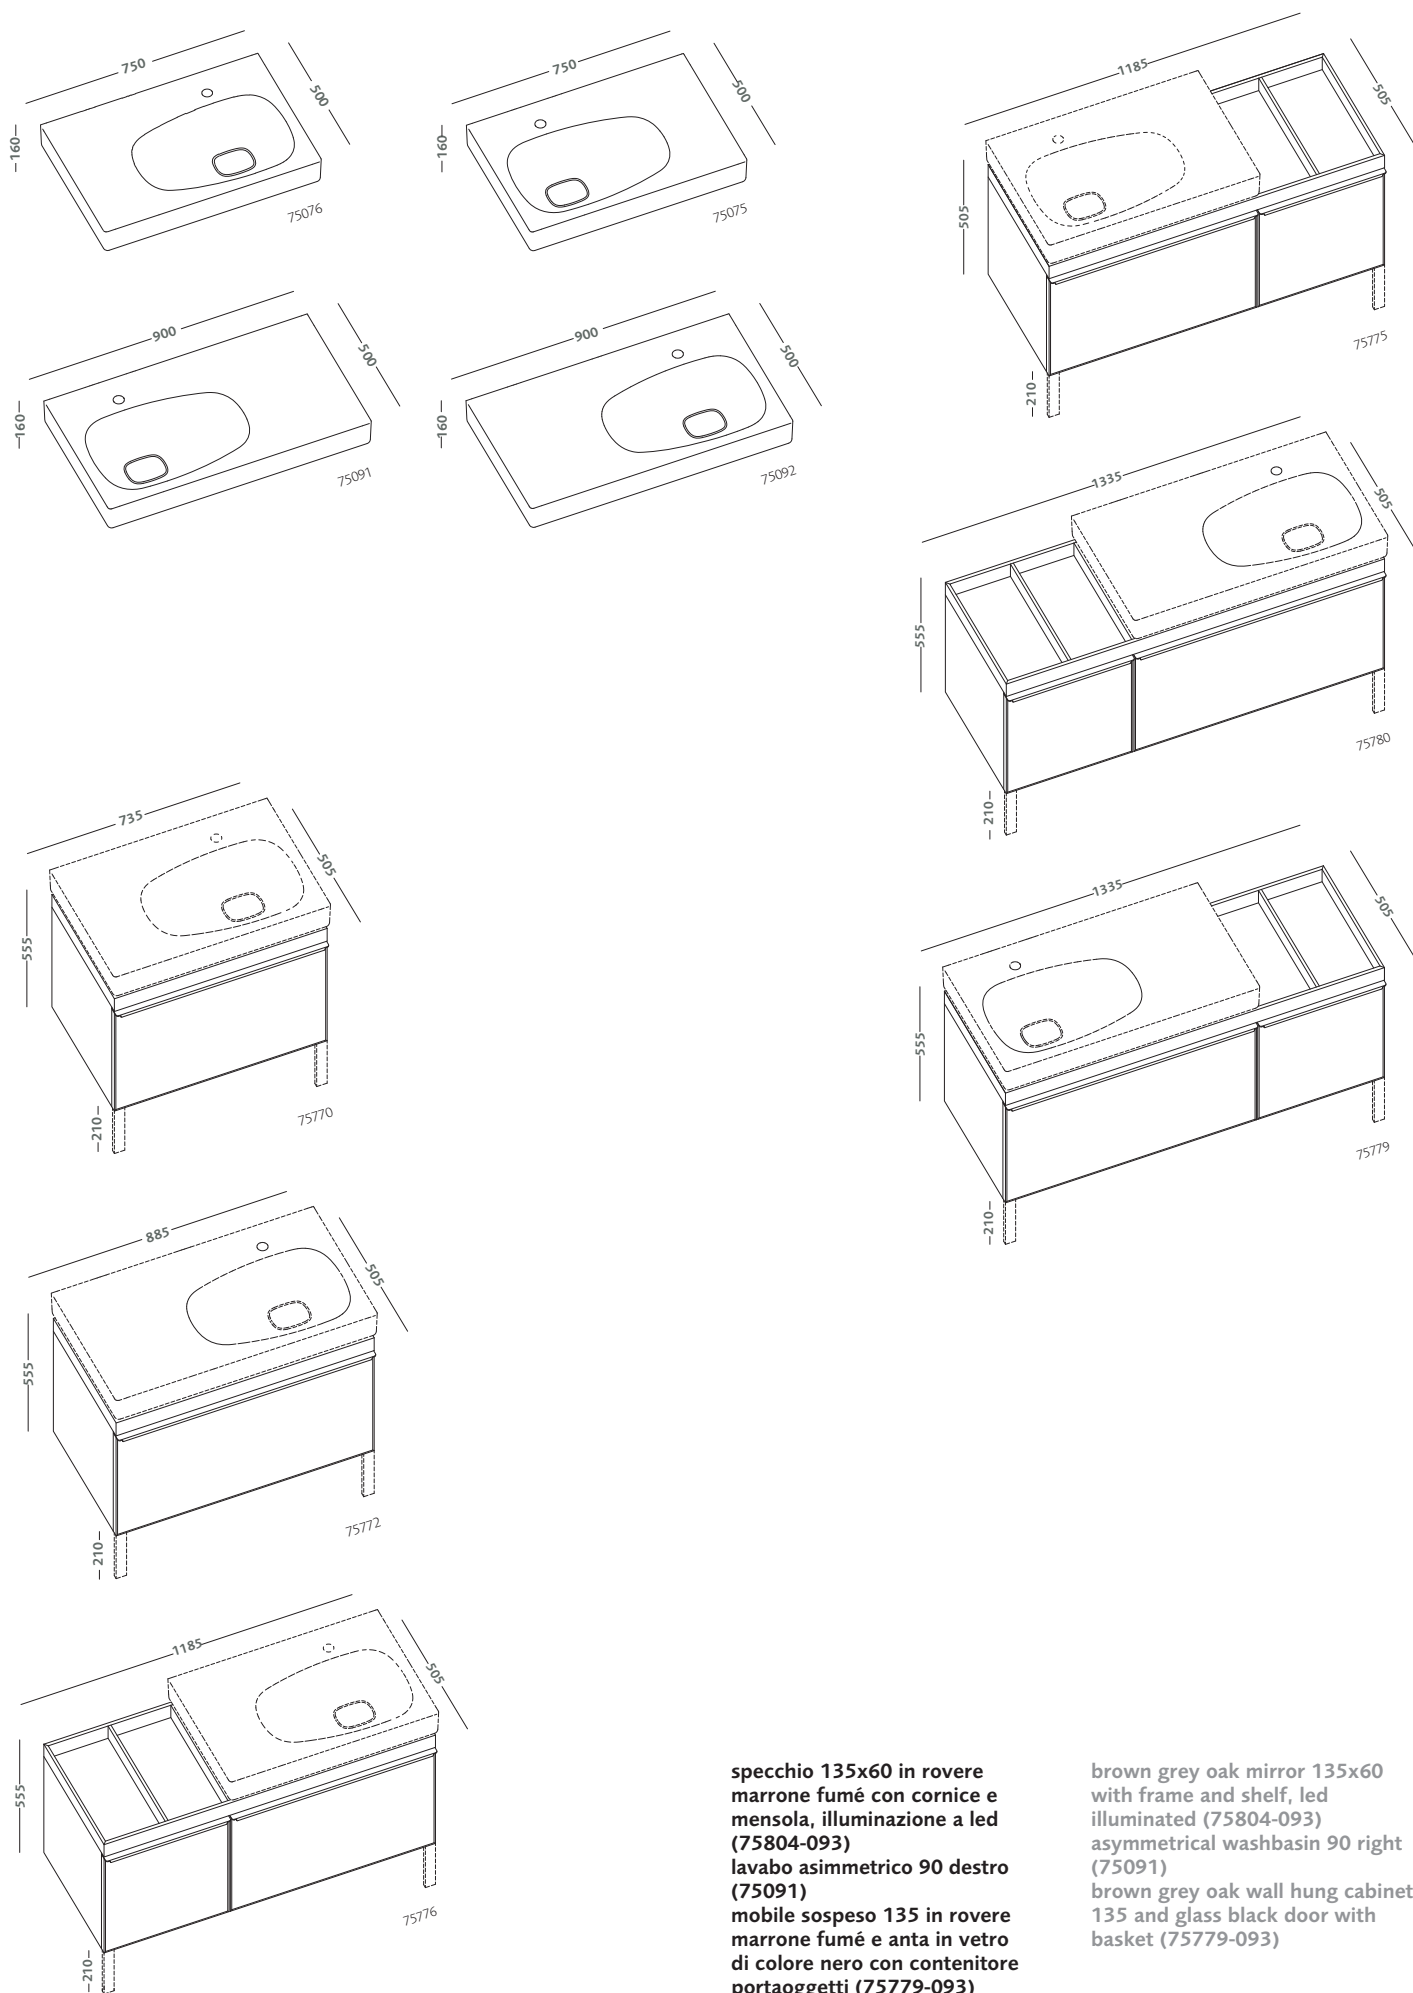

specchio 135x60 in rovere
marrone fumé con cornice e
mensola, illuminazione a led
(75804-093)
lavabo asimmetrico 90 destro
(75091)
mobile sospeso 135 in rovere
marrone fumé e anta in vetro
di colore nero con contenitore
portaoggetti (75779-093)

brown grey oak mirror 135x60
with frame and shelf, led
illuminated (75804-093)
asymmetrical washbasin 90 right
(75091)
brown grey oak wall hung cabinet
135 and glass black door with
basket (75779-093)