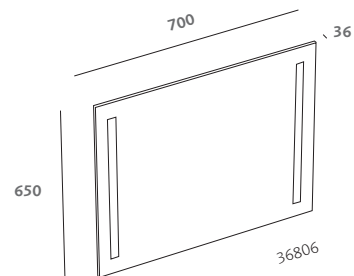

specchi 60x65 (36805)
lavabi 65 (36065)
pagine precedenti:
specchi 60x65 (36805)
lavabi 65 (36065)

mirrors 60x65 (36805)
washbasins 65 (36065)
previous pages:
mirrors 60x65 (36805)
washbasins 65 (36065)