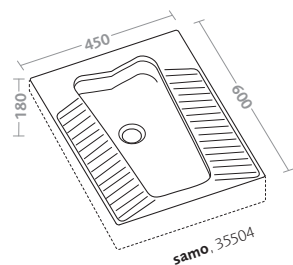

apparecchi speciali/orinatoi e sanitari special items/sanitaryware

vasi baby sospeso (35310)

wall hung water closets baby (35310)