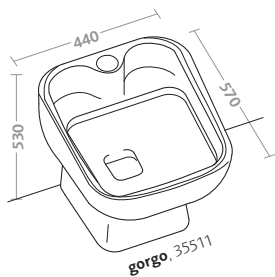

apparecchi speciali/orinatoi e sanitari special items/sanitaryware

vasi baby sospeso (35310)

wall hung water closets baby (35310)