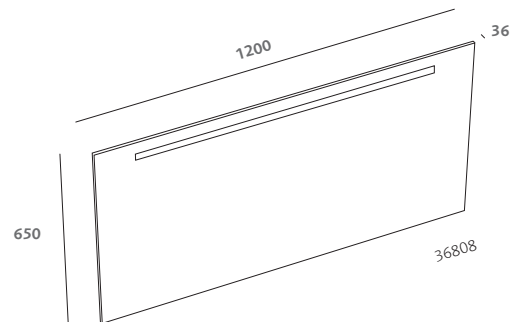

specchi 60x65 (36805)
lavabi 65 (36065)
pagine precedenti:
specchi 60x65 (36805)
lavabi 65 (36065)

mirrors 60x65 (36805)
washbasins 65 (36065)
previous pages:
mirrors 60x65 (36805)
washbasins 65 (36065)