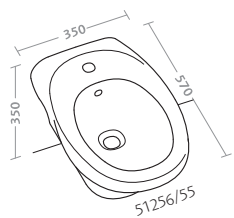

vaso completo di sedile (51330)
bidet (51251)

water closet with seat (51330)
bidet (51251)