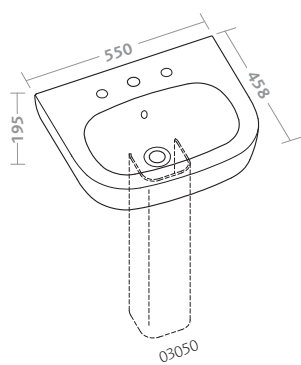

lavabo 65 (03030)
colonna (41150)
pagina precedente
lavabo asimmetrico 80 destro (03010)

washbasin 65 (03030)
pedestal (41150)
previous page
asymmetrical washbasin 80 right (03010)