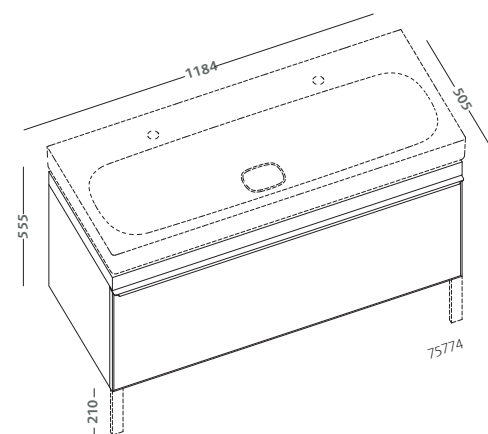

specchi 90x60 in rovere sabbia con cornice e illuminazione a led (75802-094)
lavabi 60 (75060)
mobili sospesi 60 in rovere sabbia e anta in vetro di colore grigio tortora (75769-094)
pagine precedenti:
specchio 120x60 in rovere sabbia con cornice e illuminazione a led (75803-094)
lavabo 120 (75120)
mobile sospeso 120 in rovere sabbia e anta in vetro di colore grigio tortora (75774-094)
vaso sospeso (75316)
bidet sospeso (75256)

sand oak mirrors 90x60 with frame and led illuminated (75802-094)
washbasins 60 (75060)
sand oak wall hung cabinet 60 and glass taupe door (75769-094)
previous pages:
sand oak mirror 120x60 with frame and led illuminated (75803-094)
washbasin 120 (75120)
sand oak wall hung cabinet 120 and glass taupe door (75774-094)
wall hung water closet (75316)
wall hung bidet (75256)